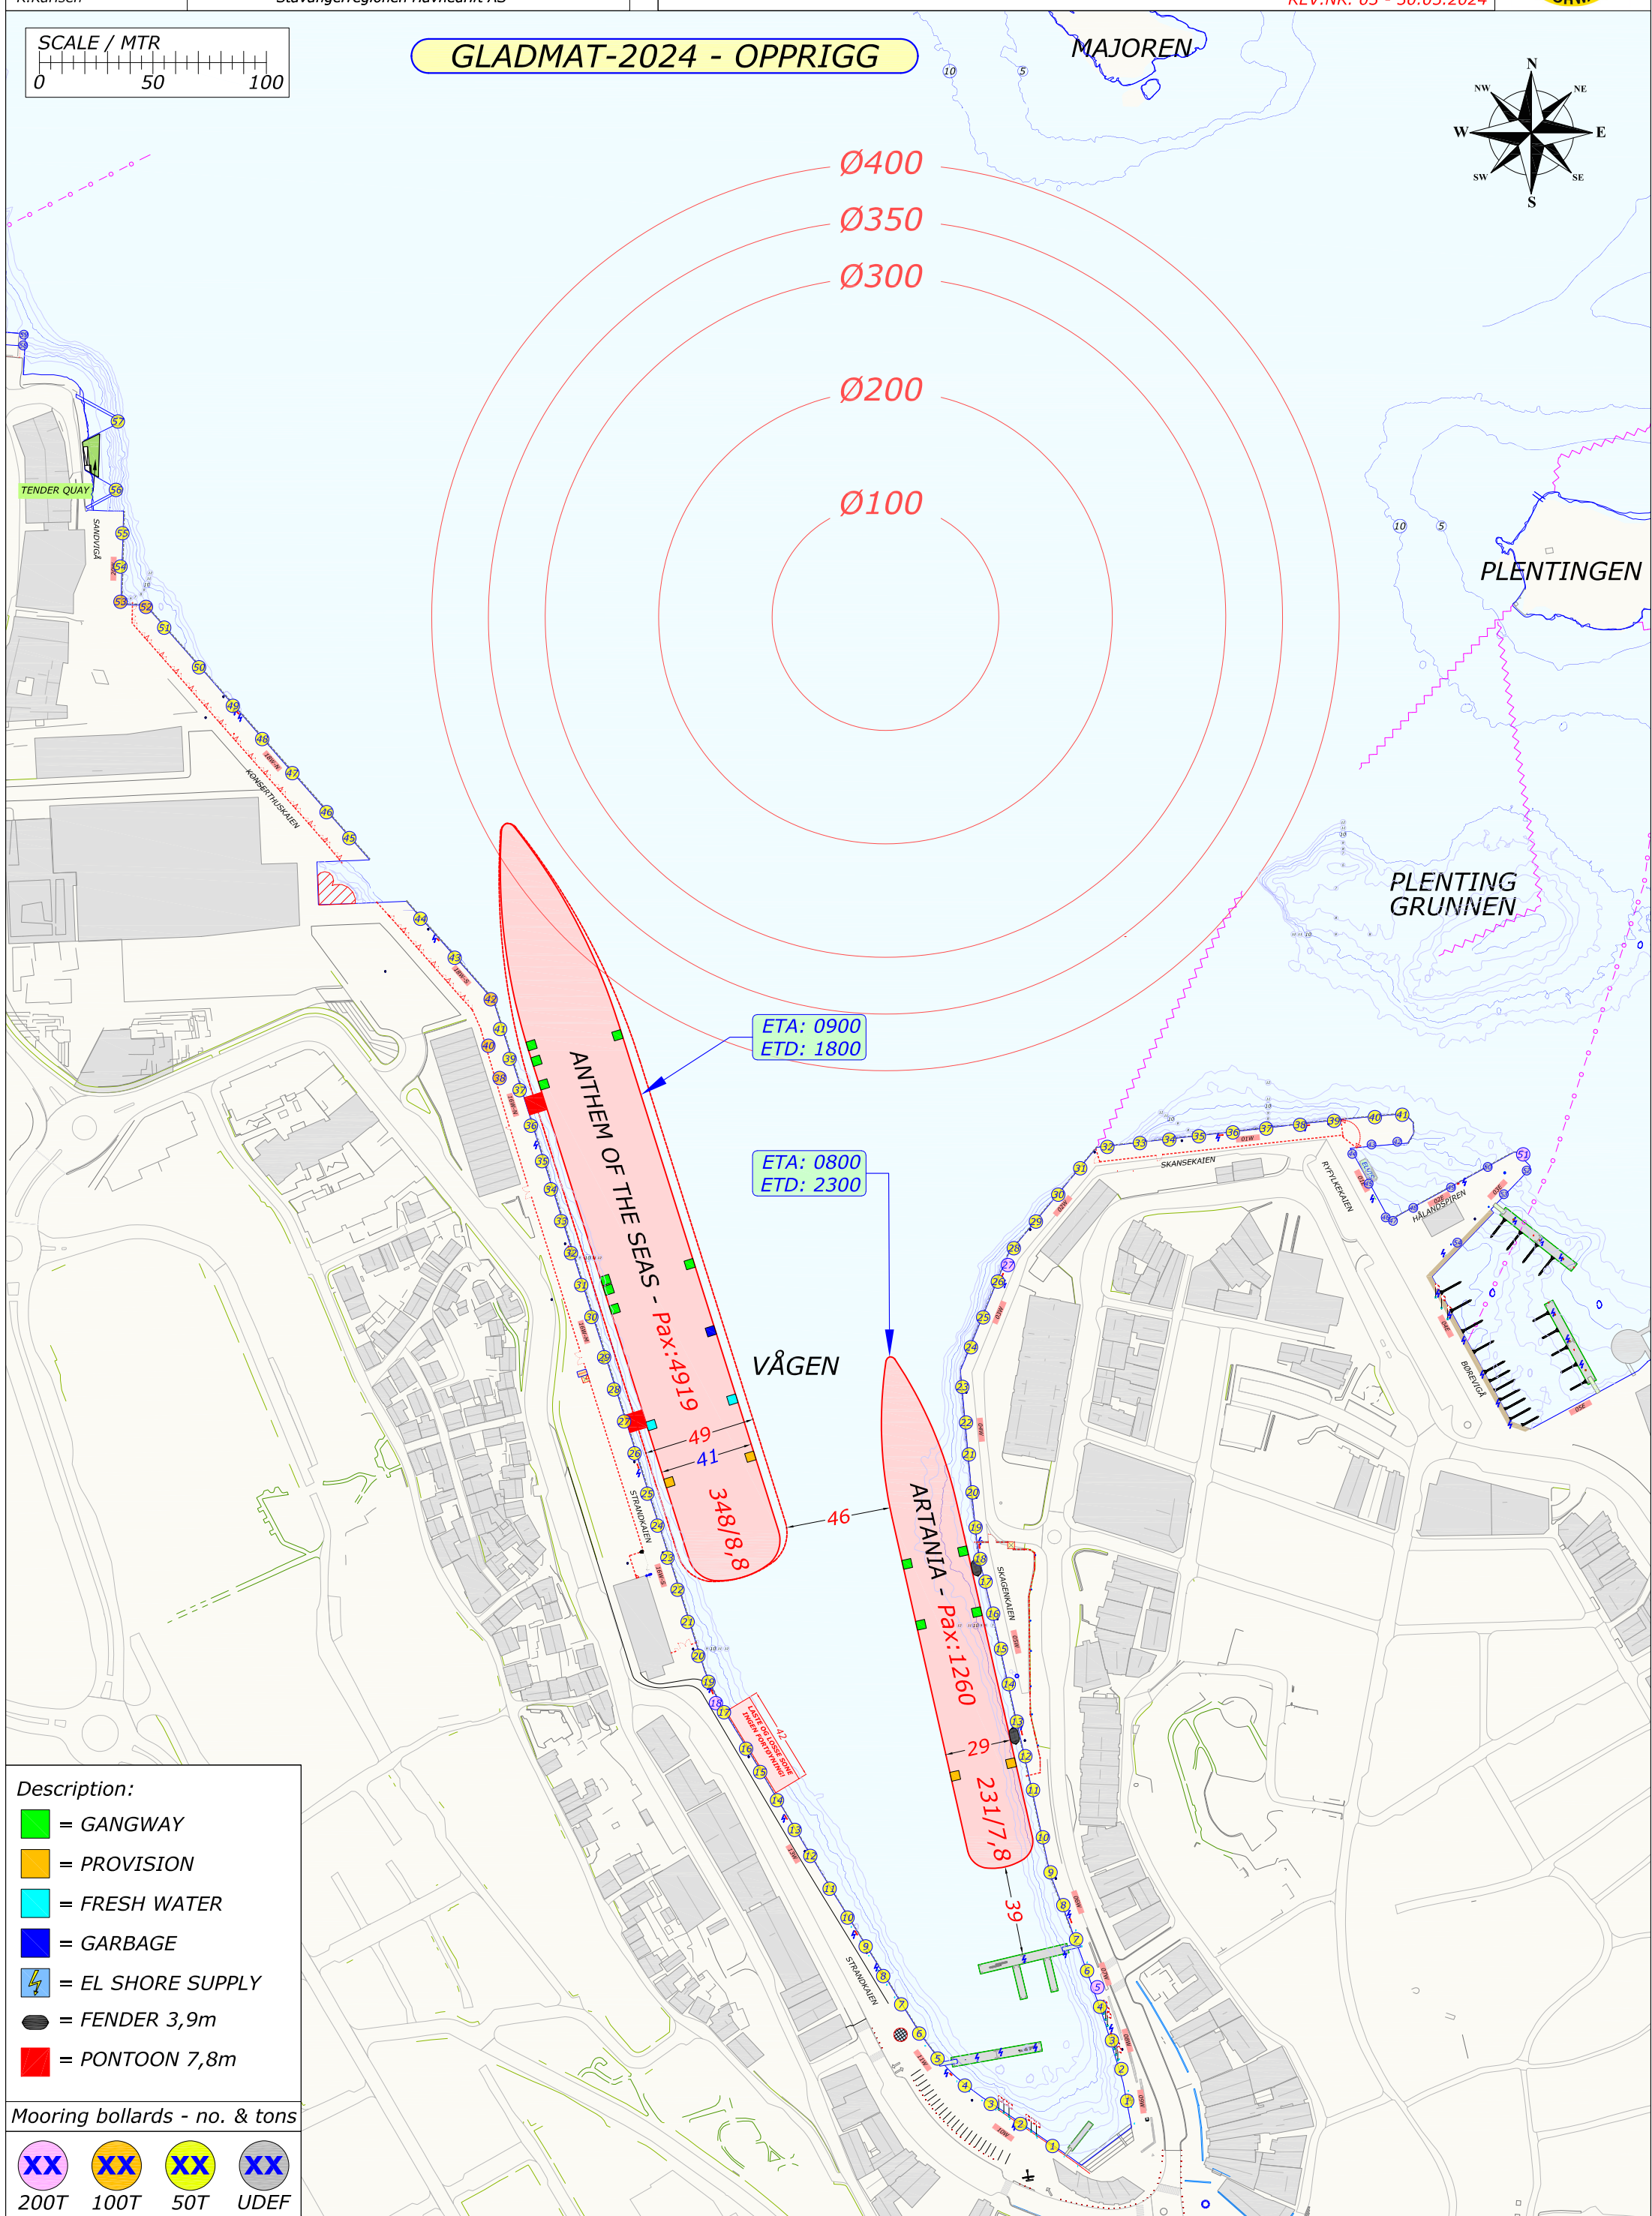

GLADMAT-2024 - OPPRIGG

- Description:
- = GANGWAY
  - = PROVISION
  - = FRESH WATER
  - = GARBAGE
  - ⚡ = EL SHORE SUPPLY
  - = FENDER 3,9m
  - = PONTOON 7,8m

- Mooring bollards - no. & tons
- XX 200T
  - XX 100T
  - XX 50T
  - XX UDEF